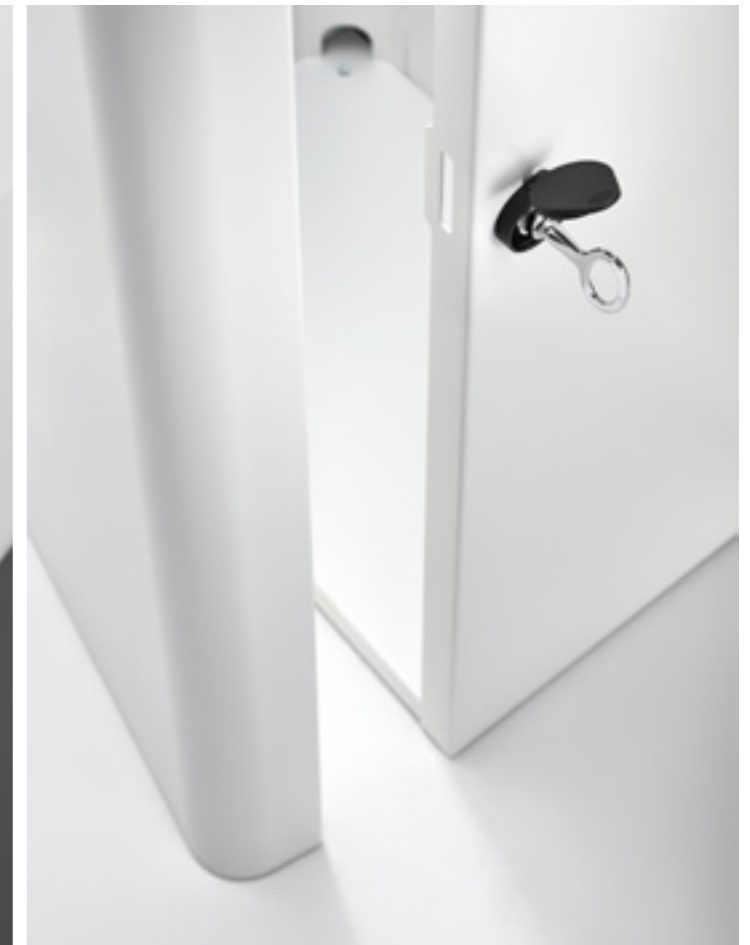

Baden

by Roger Vancells

A robust, high-capacity bin ideal for public areas. Large opening with a practical door for emptying and maintenance. Also available with an ashtray on top.

Una papelera robusta, de gran capacidad que es ideal para espacios públicos. Boca de gran tamaño con una práctica puerta para su vaciado y mantenimiento. Disponible versión con cenicero en su parte superior.

Une corbeille à papier robuste et de grande capacité, idéale pour les espaces publics. Grande ouverture avec une porte pratique pour sa vidange et sa maintenance. Version disponible avec cendrier sur le dessus.

HUMAN PERCEPTION

DETAILS

LARGE CAPACITY RECYCLING POINT — BDN 01

SUPERIOR LID WITH WASTE IDENTIFIER — BDN 01

LOCK DETAIL — BDN 01

Baden + SB_system

by Grup Idea

SB_system is a tool for the management of large capacity recycling bins at the maintenance and security levels, by providing them with an electronic device that allows their monitoring via a Wi-Fi connection. We obtain the information required to generate alerts and store data, which can be accessed by authorized personnel through Android App or the SB_system website.