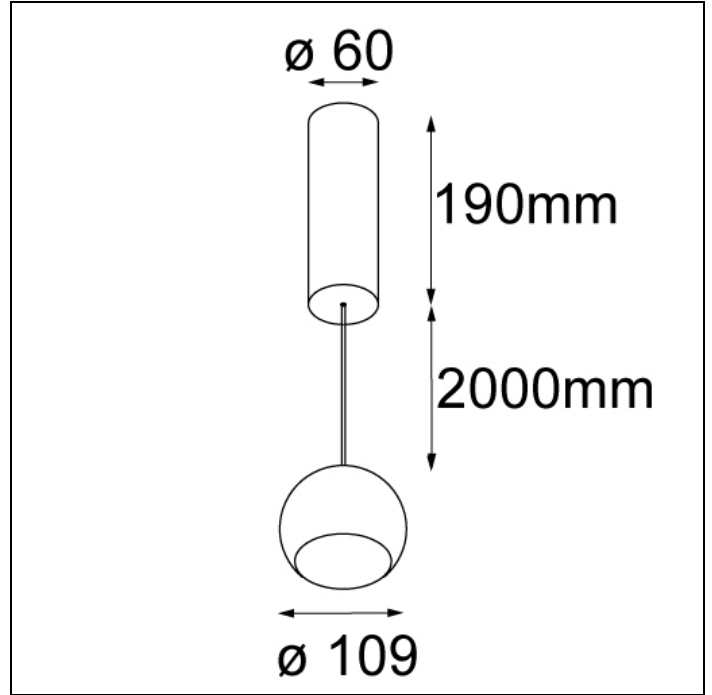

MARBUL SUSPENSION

MARBUL SUSPENSION LED WARM DIM TRE DIM GI

Marbul suspended keeps the renovation market in mind, suiting any space, and integrating into existing infrastructure with ease. Its versatility, seamless elegance and optimum beam angles—yes even in mid-air— makes it ideal for both private residences and hospitality spaces. Its design invites you to add warmth to your expression with interchangeable magnetic reflectors in aluminium, champagne or gold colours. Play further with light intensity and colour temperature with warm dim technology.

Art. Nr. 14236732

SPECIFICATIONS

Lamp	1x LED Array 12W
Gear / Transfo	LED gear incl.
Weight	1.22kg
Min. distance	0.1 m
Power supply	230V
IP	IP20
Glow wire test	960°
Lifetime	50000 hrs
CRI	90
CIE flux code	100/100/100/100/94
Lumen	955 Lm
Efficacy	64 Lm/W
UGR	14
Adjustability	Not Applicable

	WARM DIM 1800K - 3000K / CRI 90+
black struc	14236732
donkey grey struc	14236776
white struc	14236709